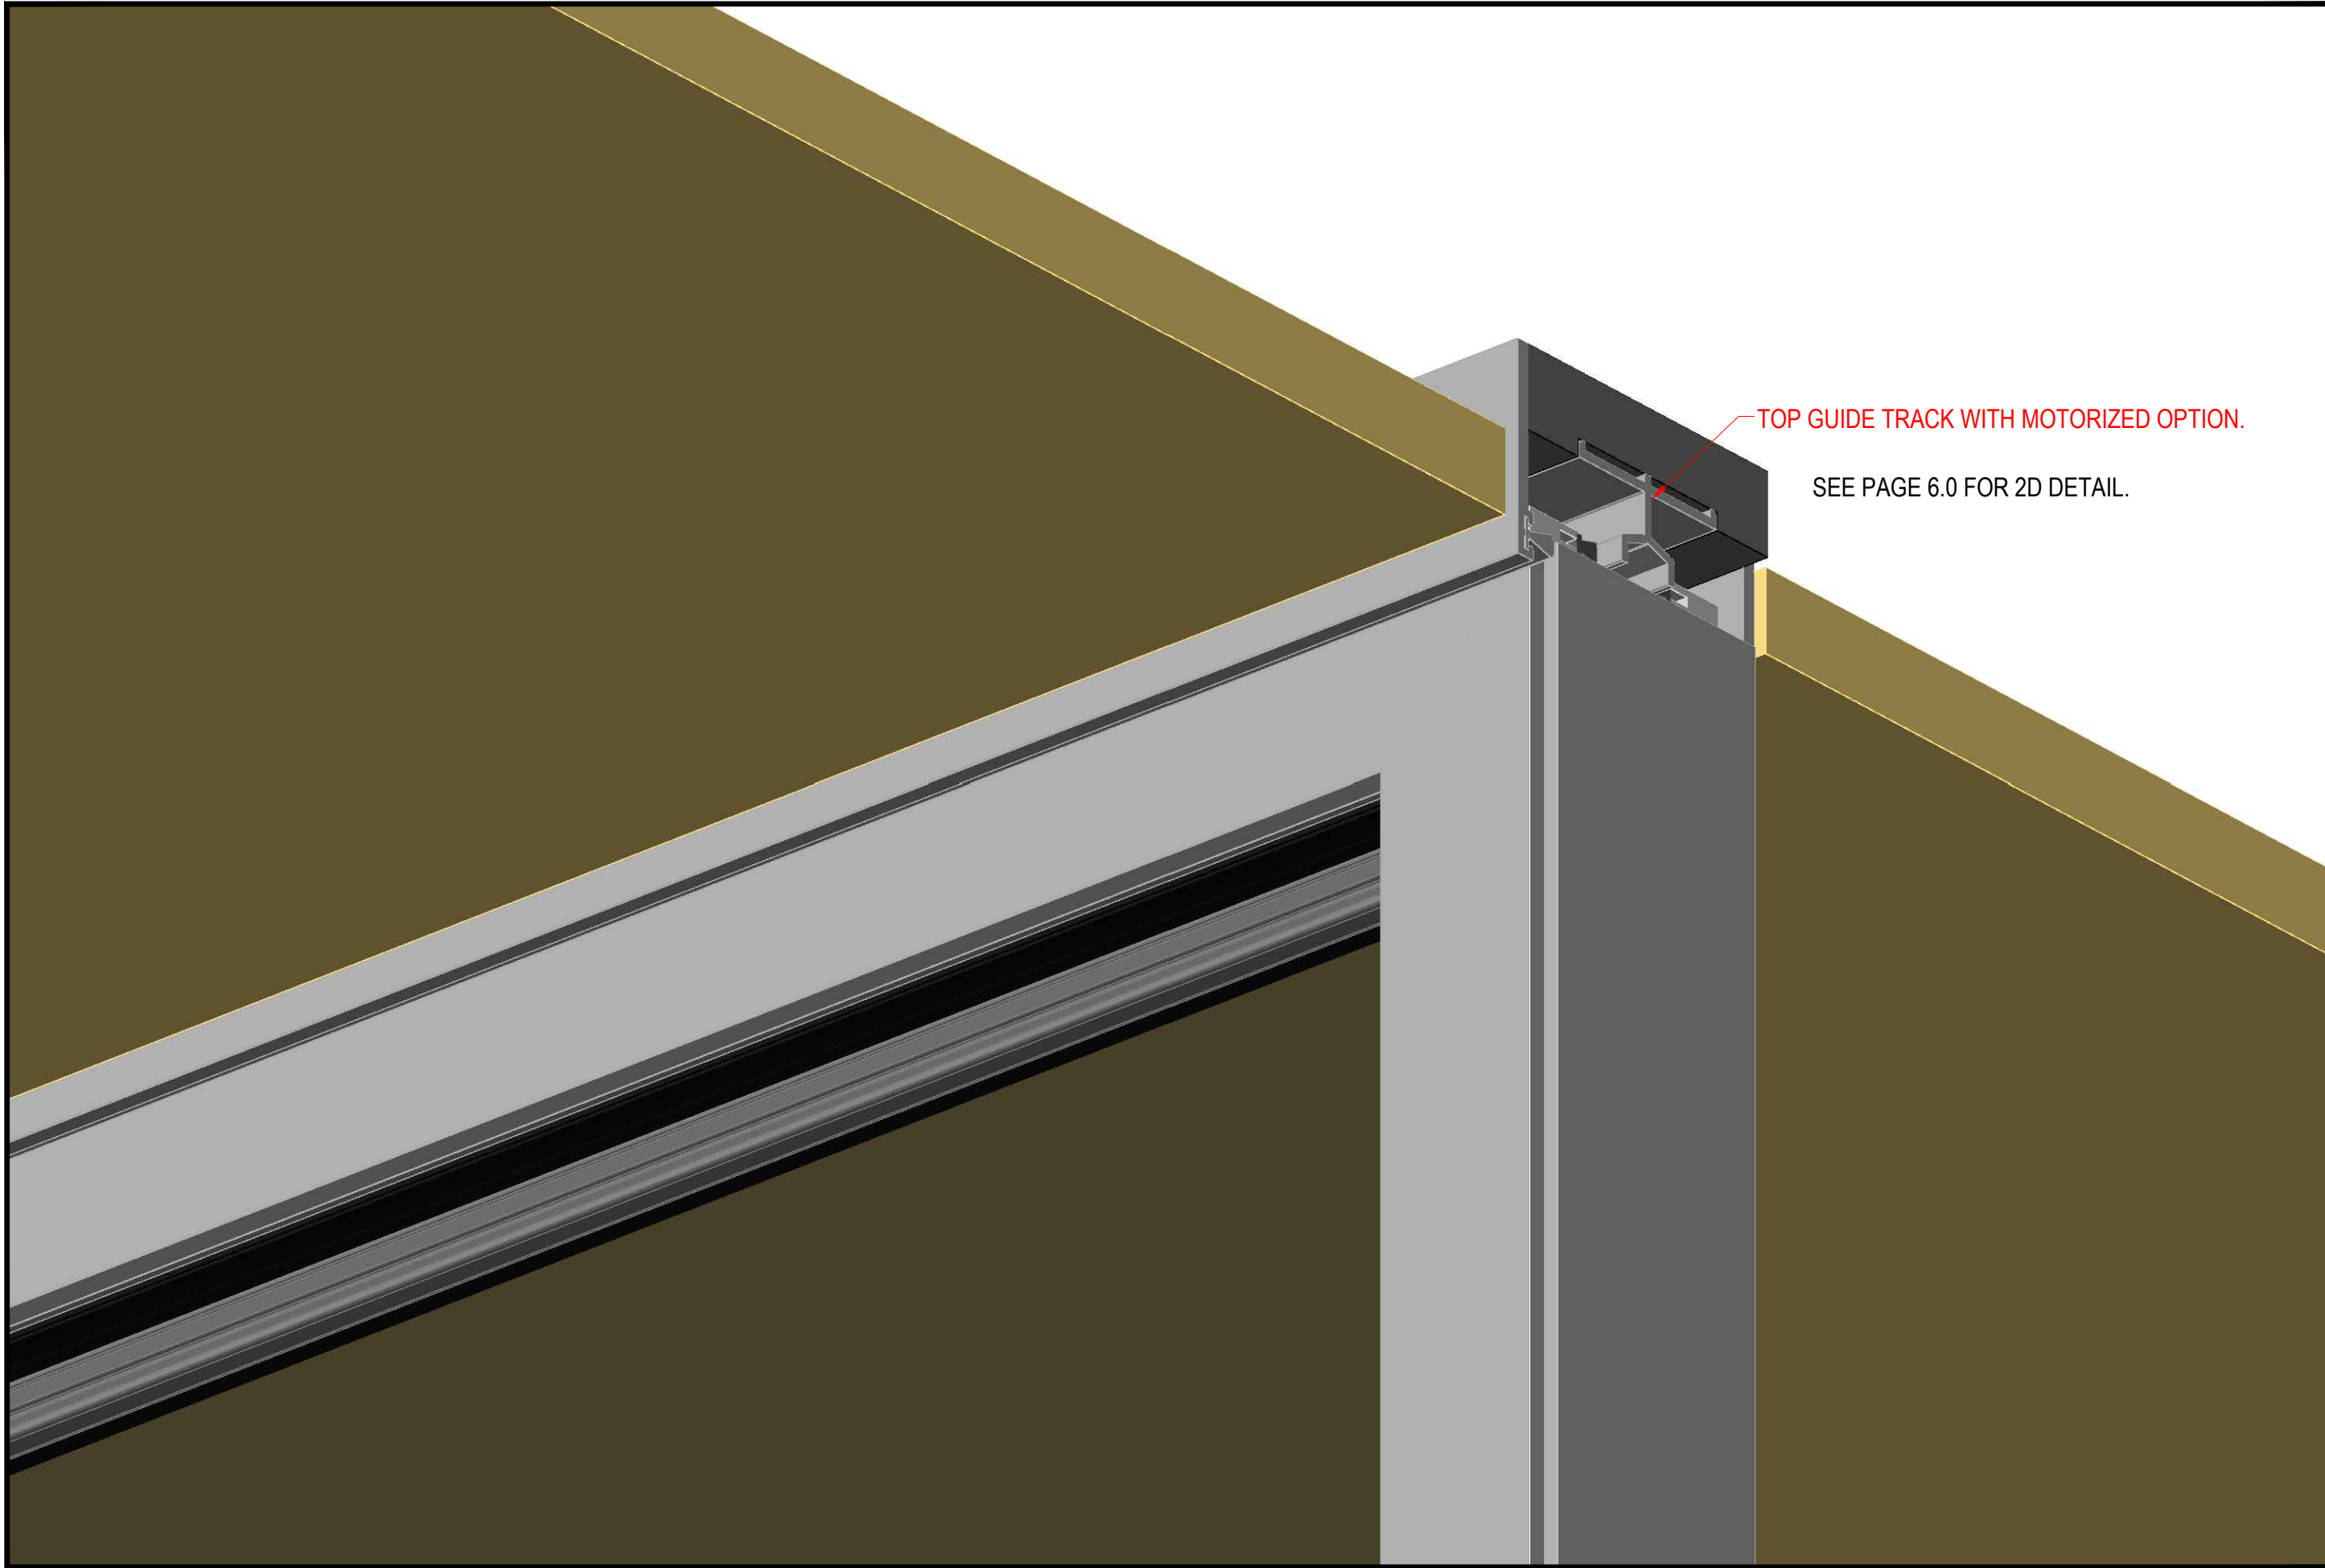

## Moving Walls of Glass

- DSI offers the design, fabrication, and installation of extremely large moving glass walls.
- Walls of glass (and other materials) of sizes up to 20' x 11' can be engineered.
- The system includes a water controlled bottom track with a flat threshold for interior/exterior transitions.
- Motorization can be integrated into the system.
- An option for full glass exposure and no visually exposed frame is available.
- Fully Thermally Broken.
- The DSI Team Members are large glass experts and will engineer the glass for your wind loads.

CUT AWAY VIEW @ MOVING WALLS

PERSPECTIVE VIEW

SCALE: N.T.S

3.0

TOP GUIDE TRACK WITH MOTORIZED OPTION.

SEE PAGE 6.0 FOR 2D DETAIL.

 9855 Black Mountain Road San Diego, CA 92126 Phone (858) 271-8480	SYSTEM 2010	MOVING WALLS	4.0
	DRAWN BY: ...      DATE: ...	PERSPECTIVE VIEW	SCALE: N.T.S.