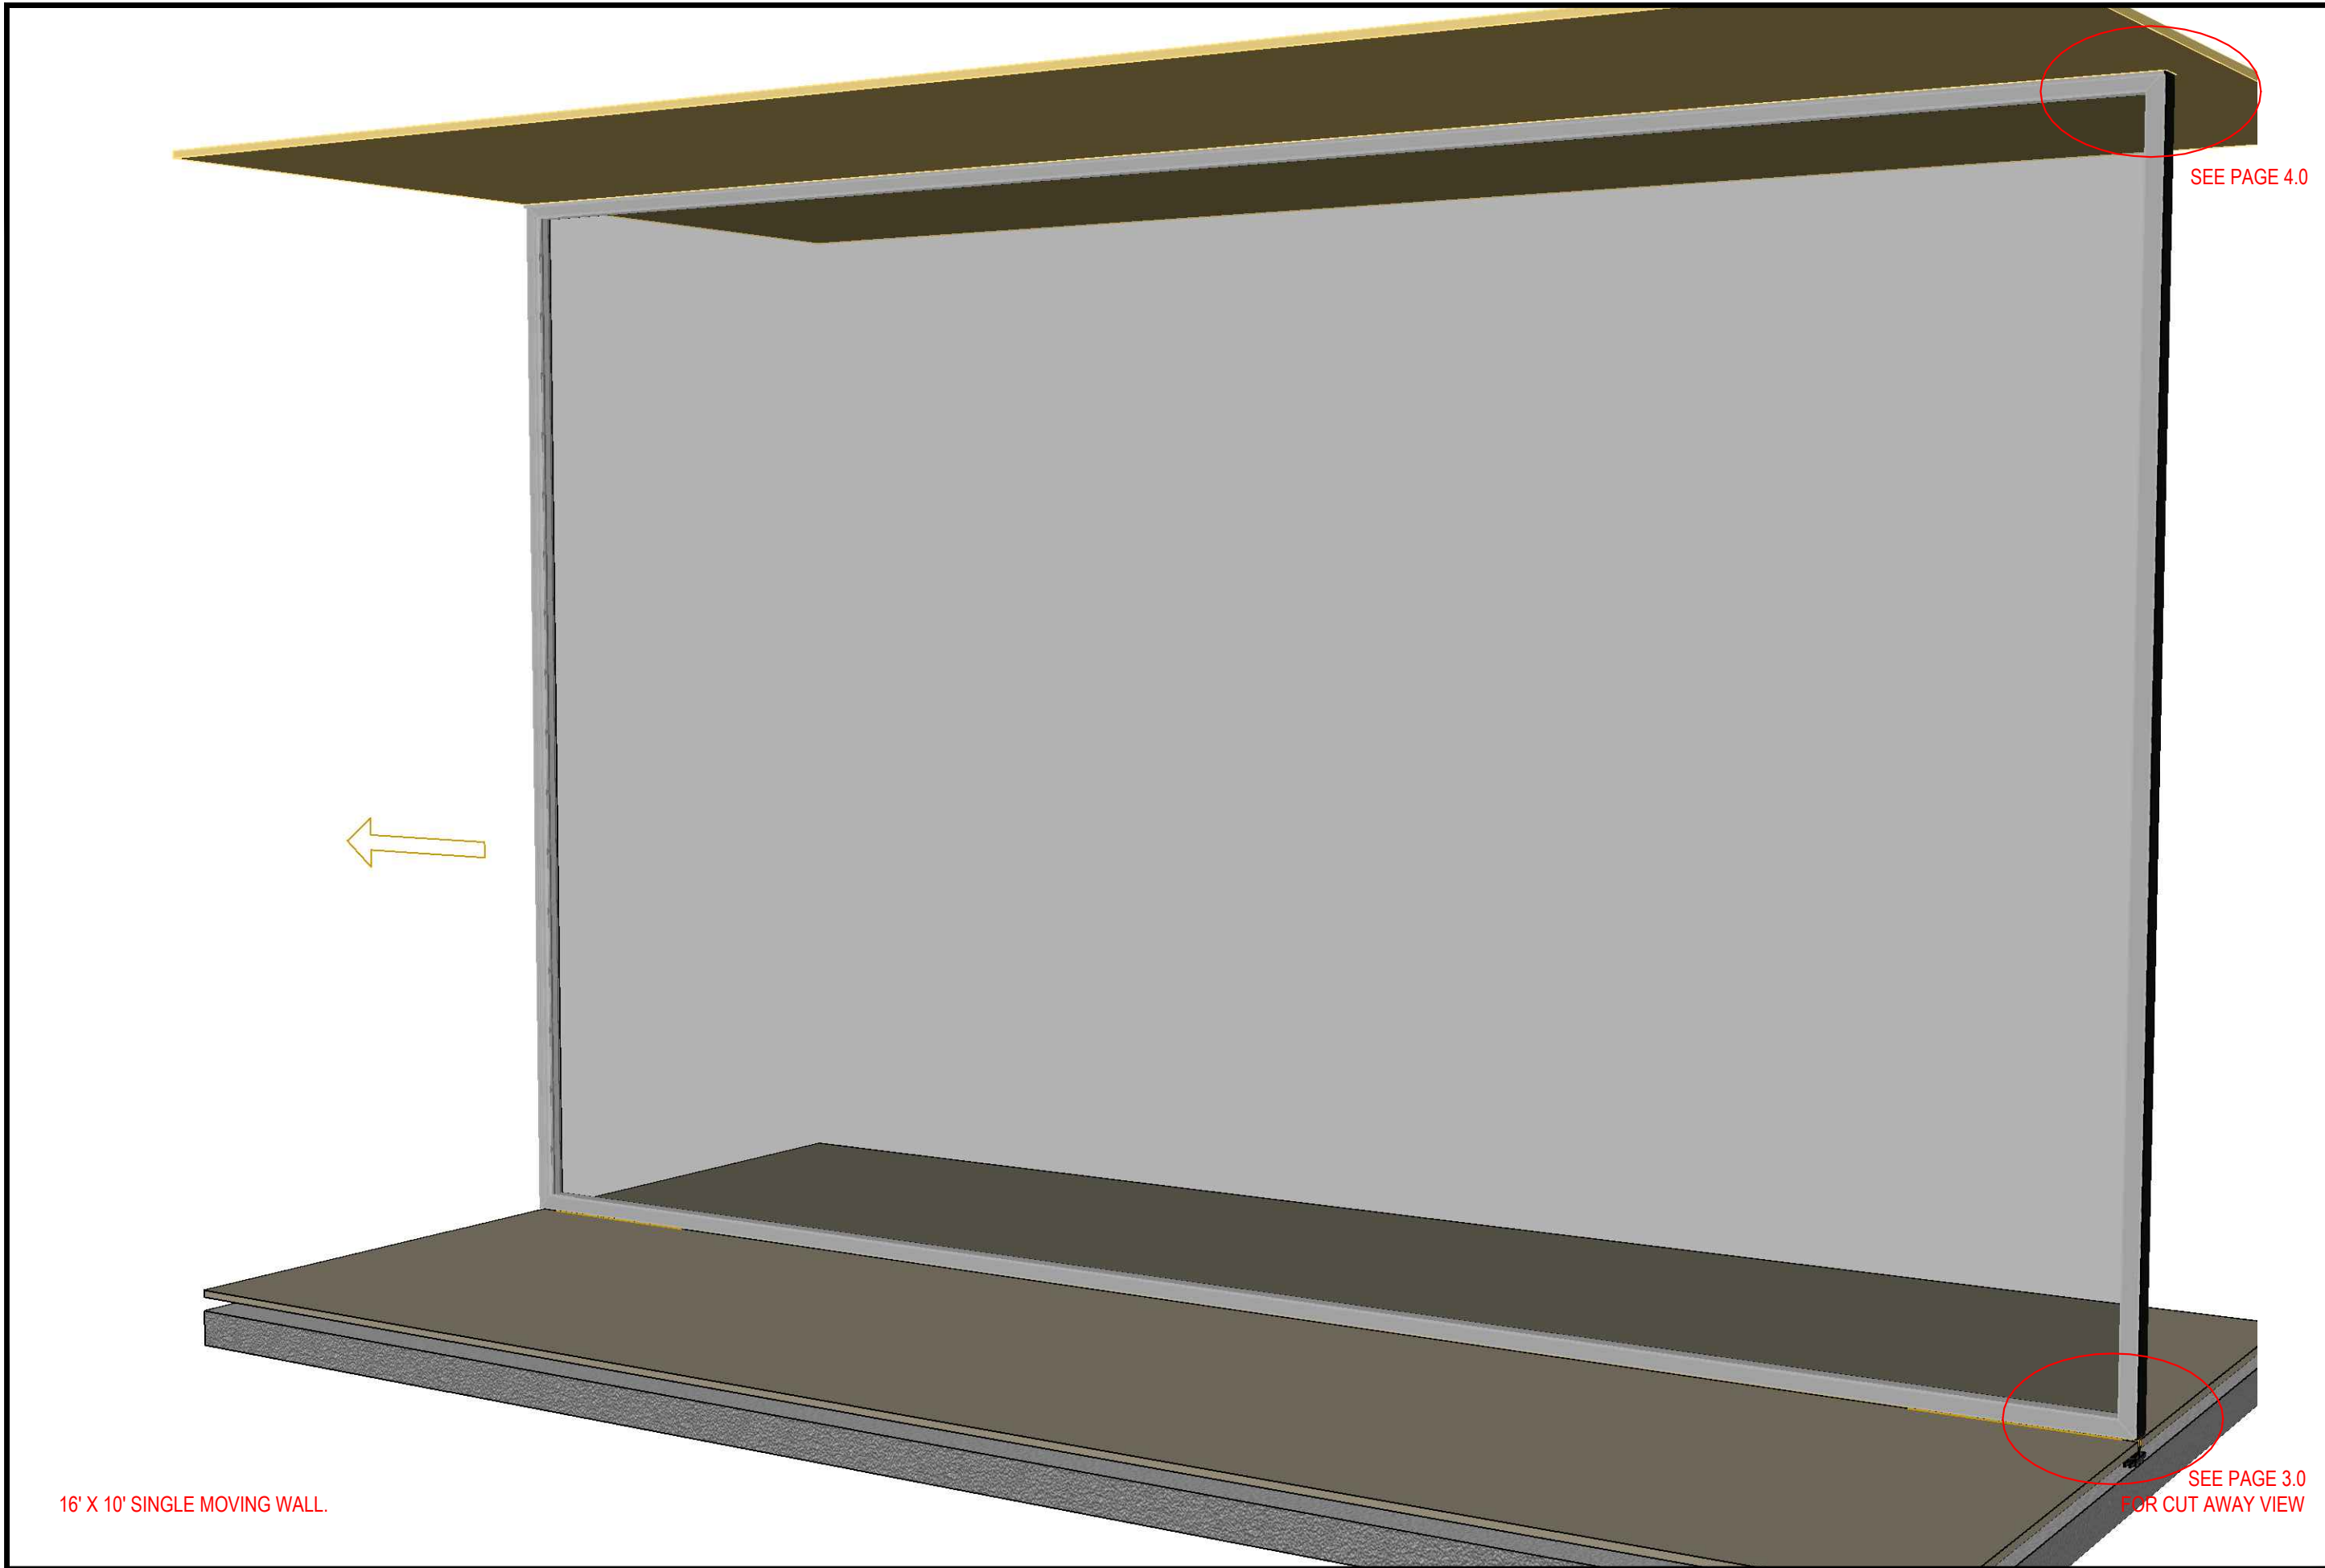

## Moving Walls of Glass

- DSI offers the design, fabrication, and installation of extremely large moving glass walls.
- Walls of glass (and other materials) of sizes up to 20' x 11' can be engineered.
- The system includes a water controlled bottom track with a flat threshold for interior/exterior transitions.
- Motorization can be integrated into the system.
- An option for full glass exposure and no visually exposed frame is available.
- Fully Thermally Broken.
- The DSI Team Members are large glass experts and will engineer the glass for your wind loads.

9855 Black Mountain Road  
San Diego, CA 92126  
Phone (858) 271-8480

SYSTEM 2010

DRAWN BY: ... DATE: ...

MOVING WALLS

COVER SHEET

SCALE: ~

1.0

16' X 10' SINGLE MOVING WALL.

SEE PAGE 4.0

SEE PAGE 3.0  
FOR CUT AWAY VIEW

MOVING WALLS		2.0	
SYSTEM 2010		...	
DRAWN BY: ...		DATE: ...	
PERSPECTIVE VIEW		SCALE: N.T.S	

**Design Synthesis**

9855 Black Mountain Road  
San Diego, CA 92126

CUT AWAY VIEW @ MOVING WALLS

PERSPECTIVE VIEW

SCALE: N.T.S

3.0

TOP GUIDE TRACK WITH MOTORIZED OPTION.

SEE PAGE 6.0 FOR 2D DETAIL.

 9855 Black Mountain Road San Diego, CA 92126 Phone (858) 271-8480	SYSTEM 2010	MOVING WALLS	4.0
	DRAWN BY: ...      DATE: ...	PERSPECTIVE VIEW	SCALE: N.T.S.