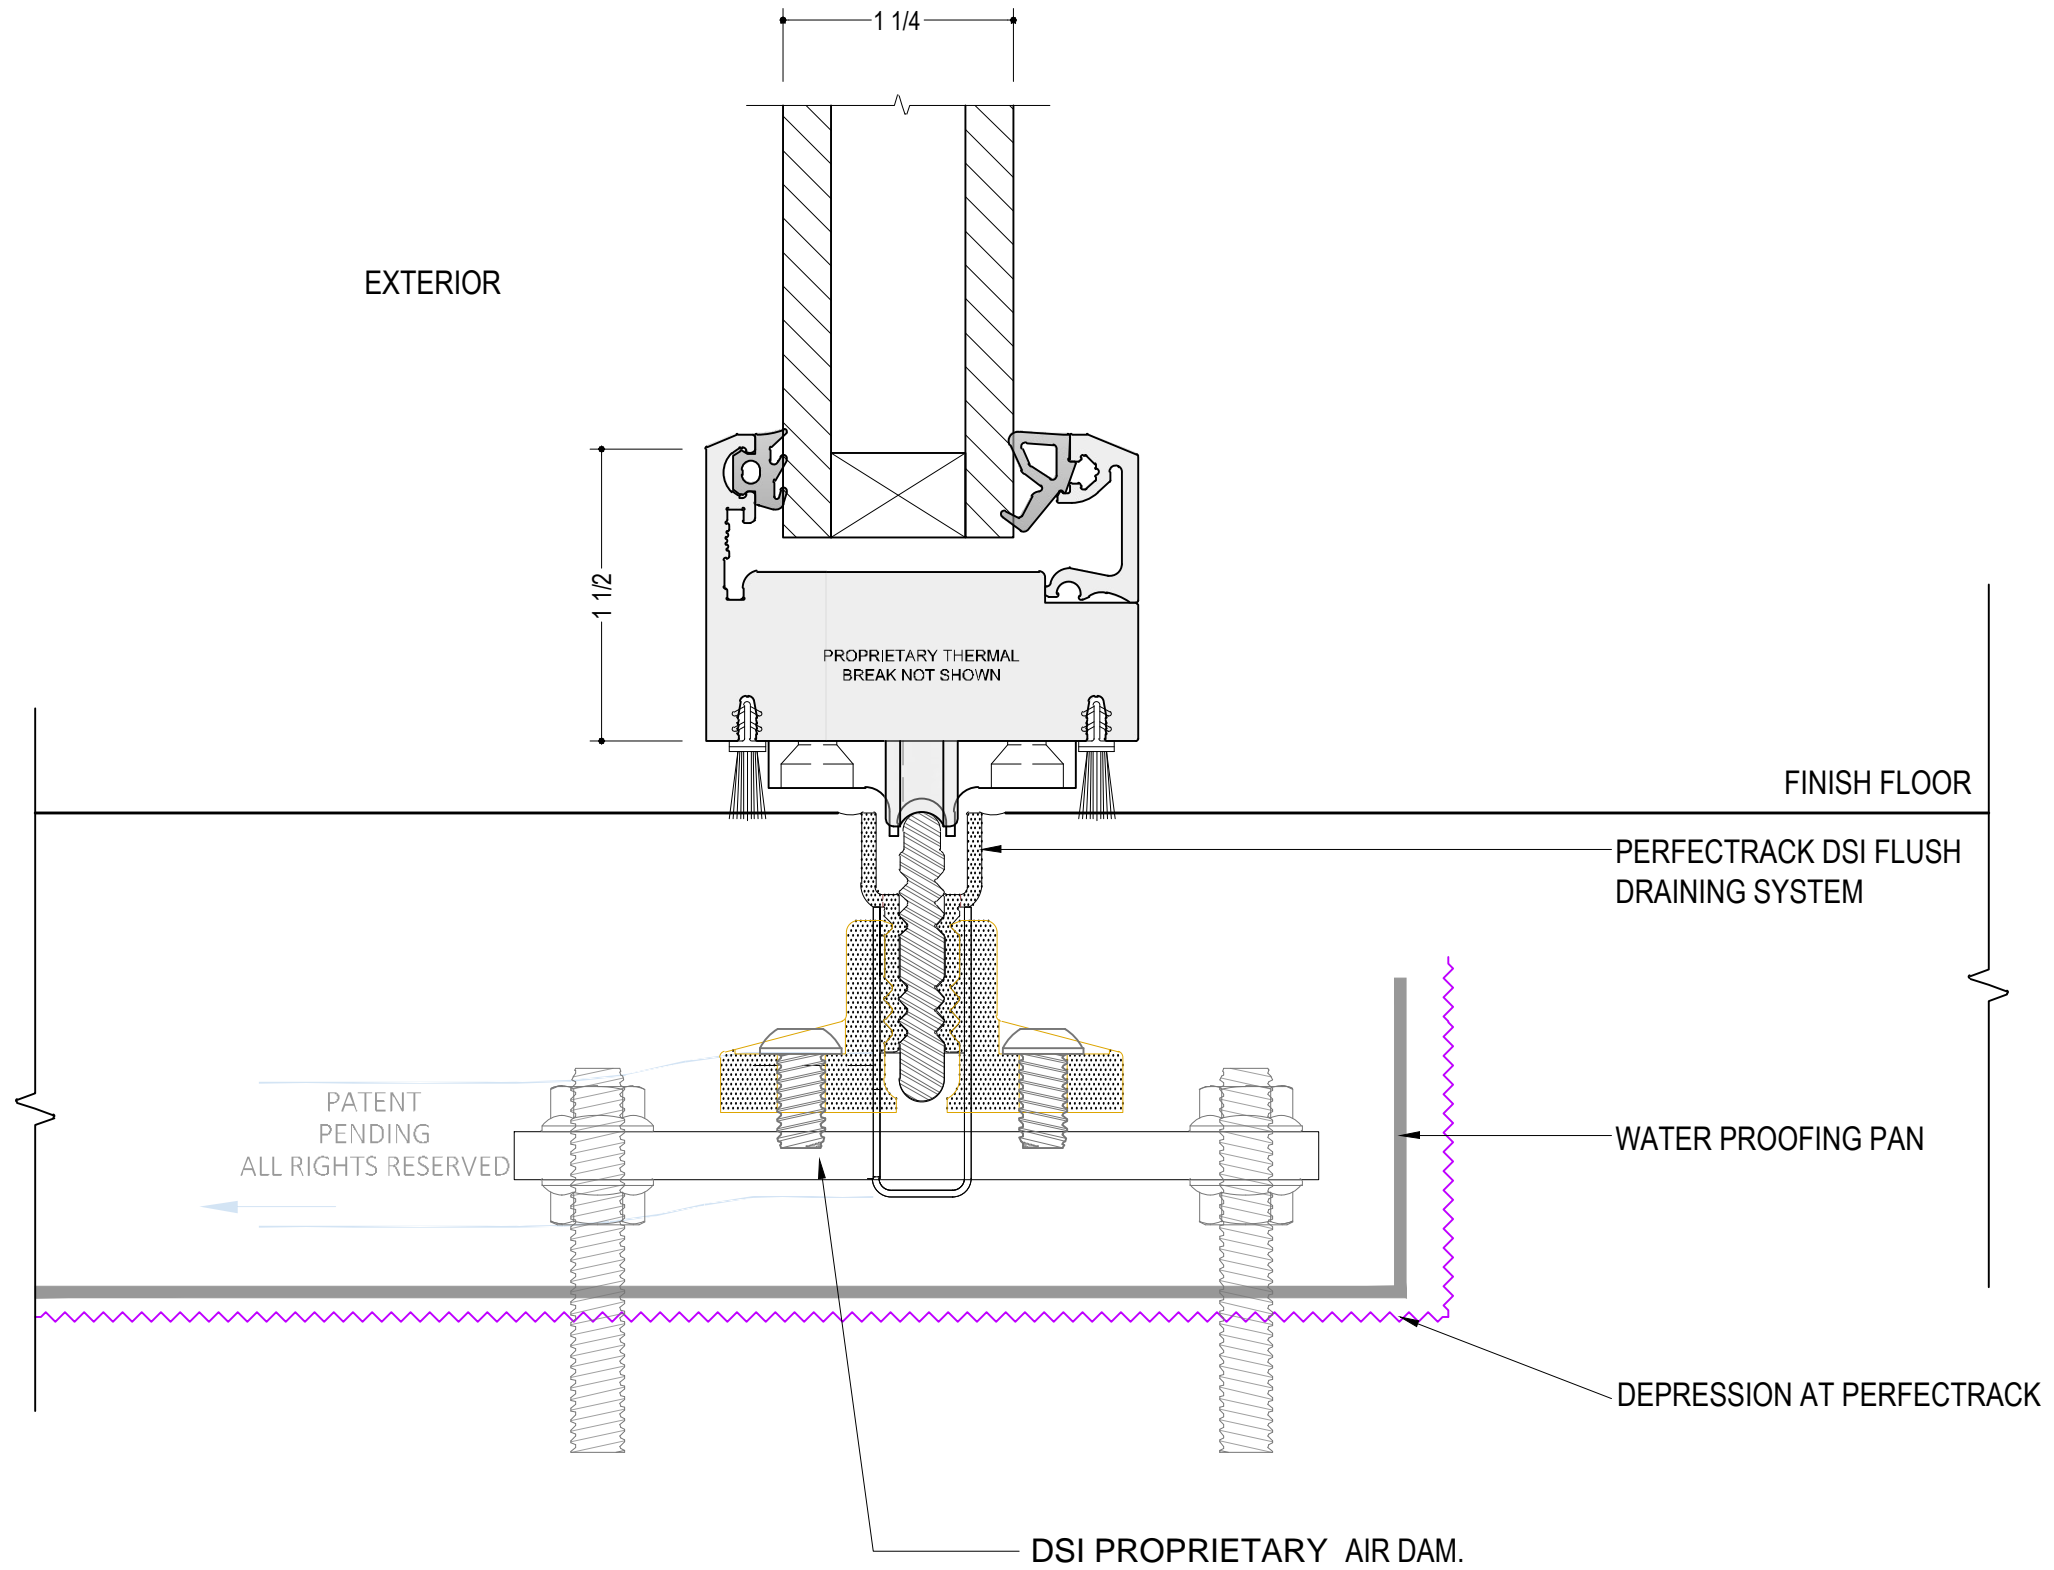

CUT AWAY VIEW @ MOVING WALLS

PERSPECTIVE VIEW

SCALE: N.T.S

3.0

TOP GUIDE TRACK WITH MOTORIZED OPTION.

SEE PAGE 6.0 FOR 2D DETAIL.

 9855 Black Mountain Road San Diego, CA 92126 Phone (858) 271-8480	SYSTEM 2010	MOVING WALLS	4.0
	DRAWN BY: ...      DATE: ...	PERSPECTIVE VIEW	SCALE: N.T.S.

MOVING WALL @ THRESHOLD

SCALE: 1 TO 1

DETAIL

SYSTEM 2010

DRAWN BY: ... DATE:

FILE:SERVER\Neishare\Production\CAD\INPROGRESS\MovingWalls PLOT BY: Dave Destrup DATE: 12/3/19

**Design Synthesis**

9855 Black Mountain Road  
San Diego, CA 92126