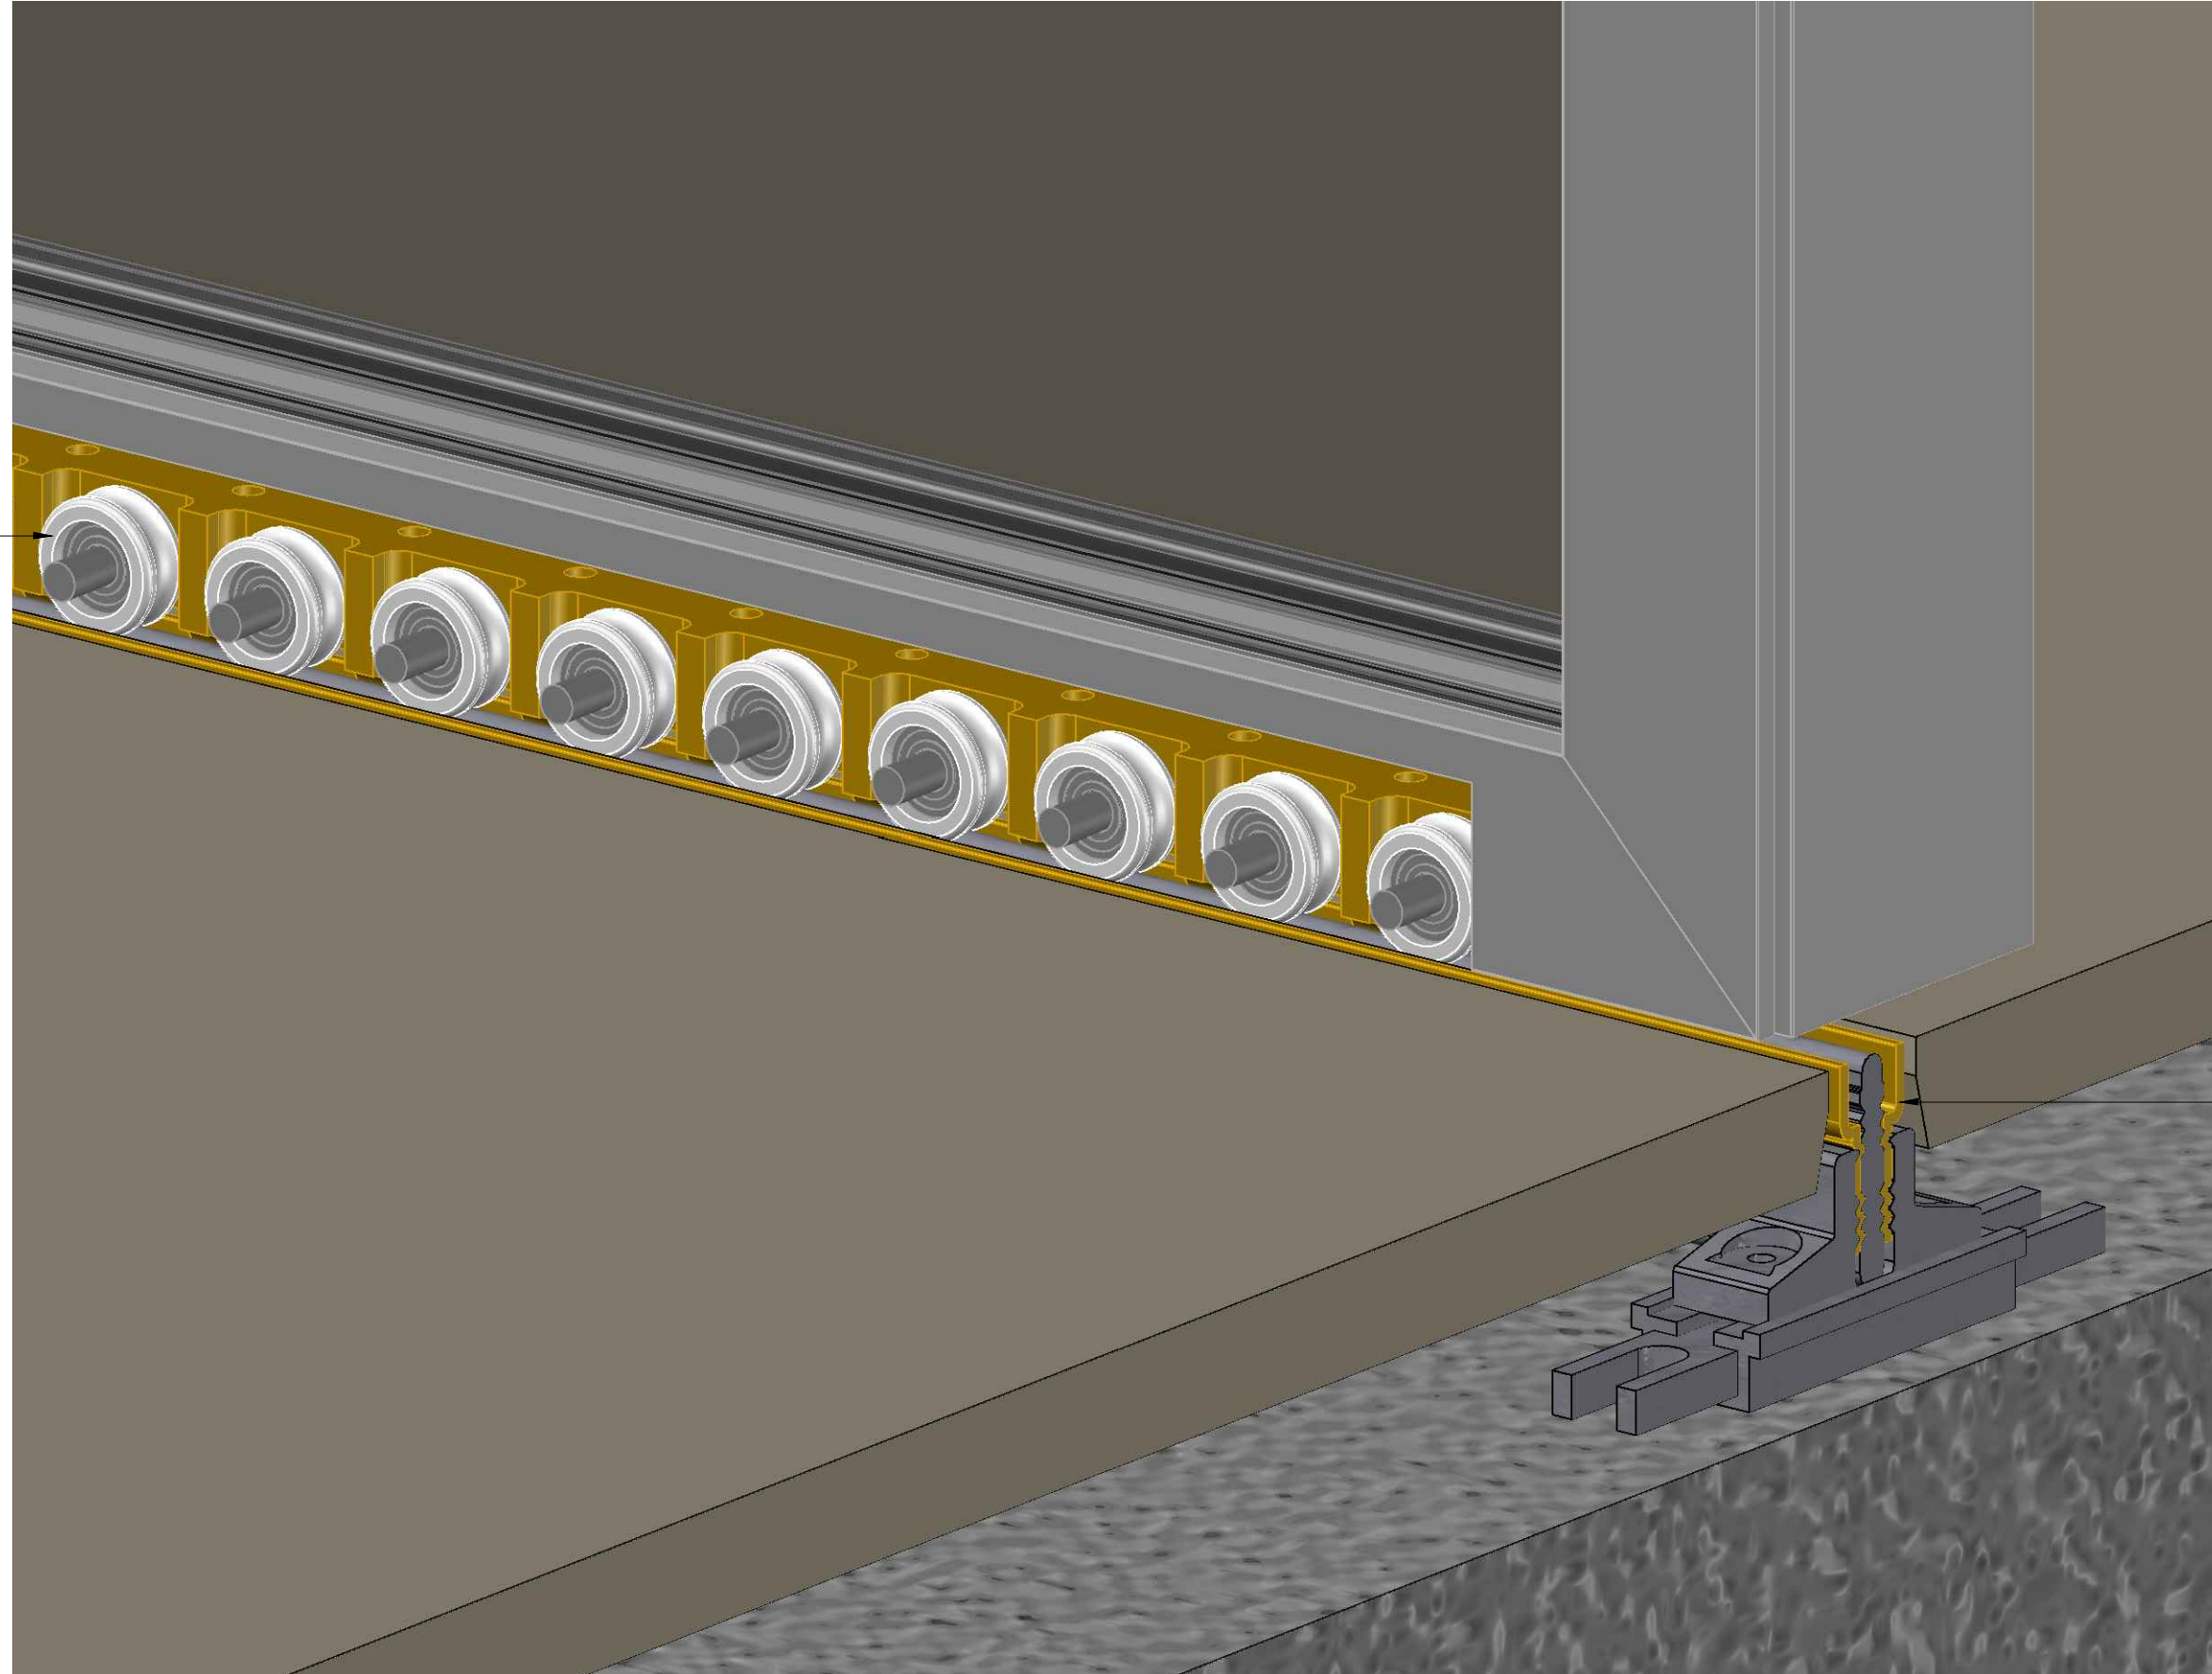

DSI WHEEL
(SERIES SYSTEM)

PERFECTRACK
DSI FLUSH
DRAINING
SYSTEM

SEE PAGE 5.0 FOR 2D DETAIL.

9855 Black Mountain Road
San Diego, CA 92126
Phone (858) 271-8480

\\FILE-SERVER\NetShare\Production\CAD\INPROGRESS\MovingWalls MovingWalls PLOT BY: Dave Destrup DATE: 12/3/19

SYSTEM 2010

DRAWN BY: ... DATE :

CUT AWAY VIEW @ MOVING WALLS

PERSPECTIVE VIEW

SCALE: N.T.S

3.0